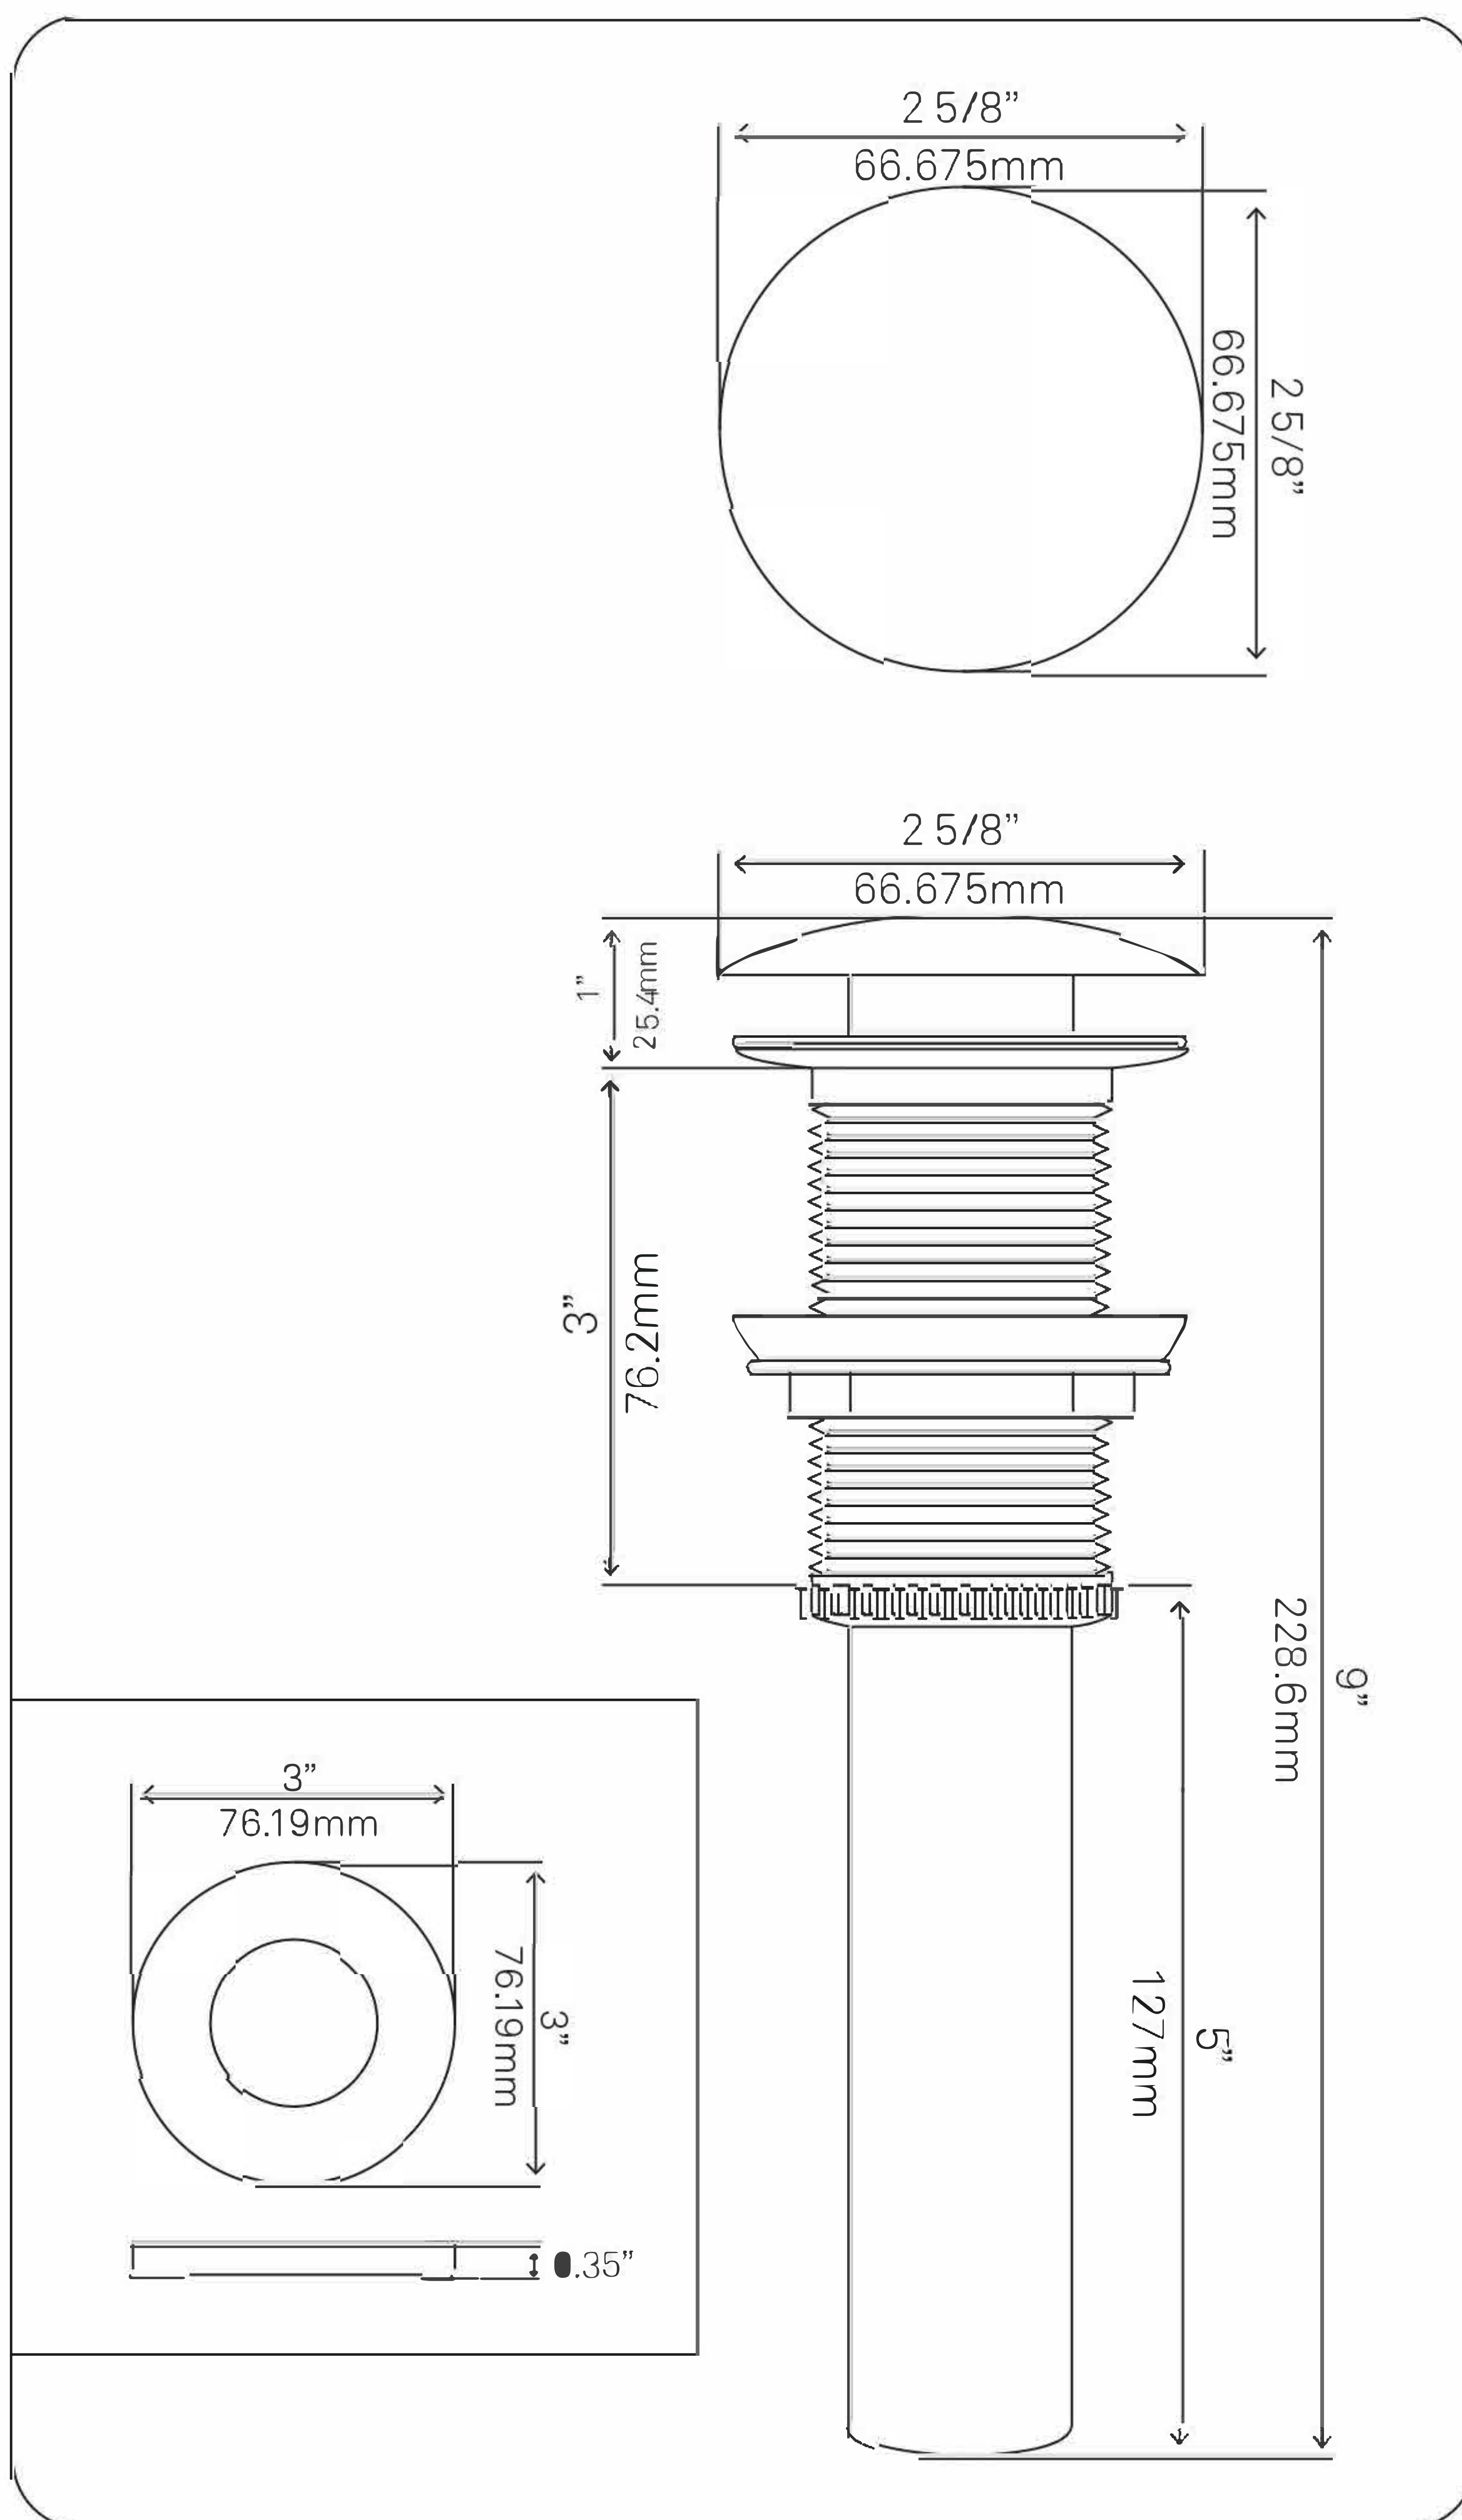

NOTES

Novatto reserves the right (1) to make changes in specifications and materials, and (2) to change or discontinue models, both without notice or obligation. Dimensions are for reference only, see www.NovattoInc.com for finish options and product availability.

Novatto Inc
TOLL FREE 844.404.4242
www.NovattoInc.com