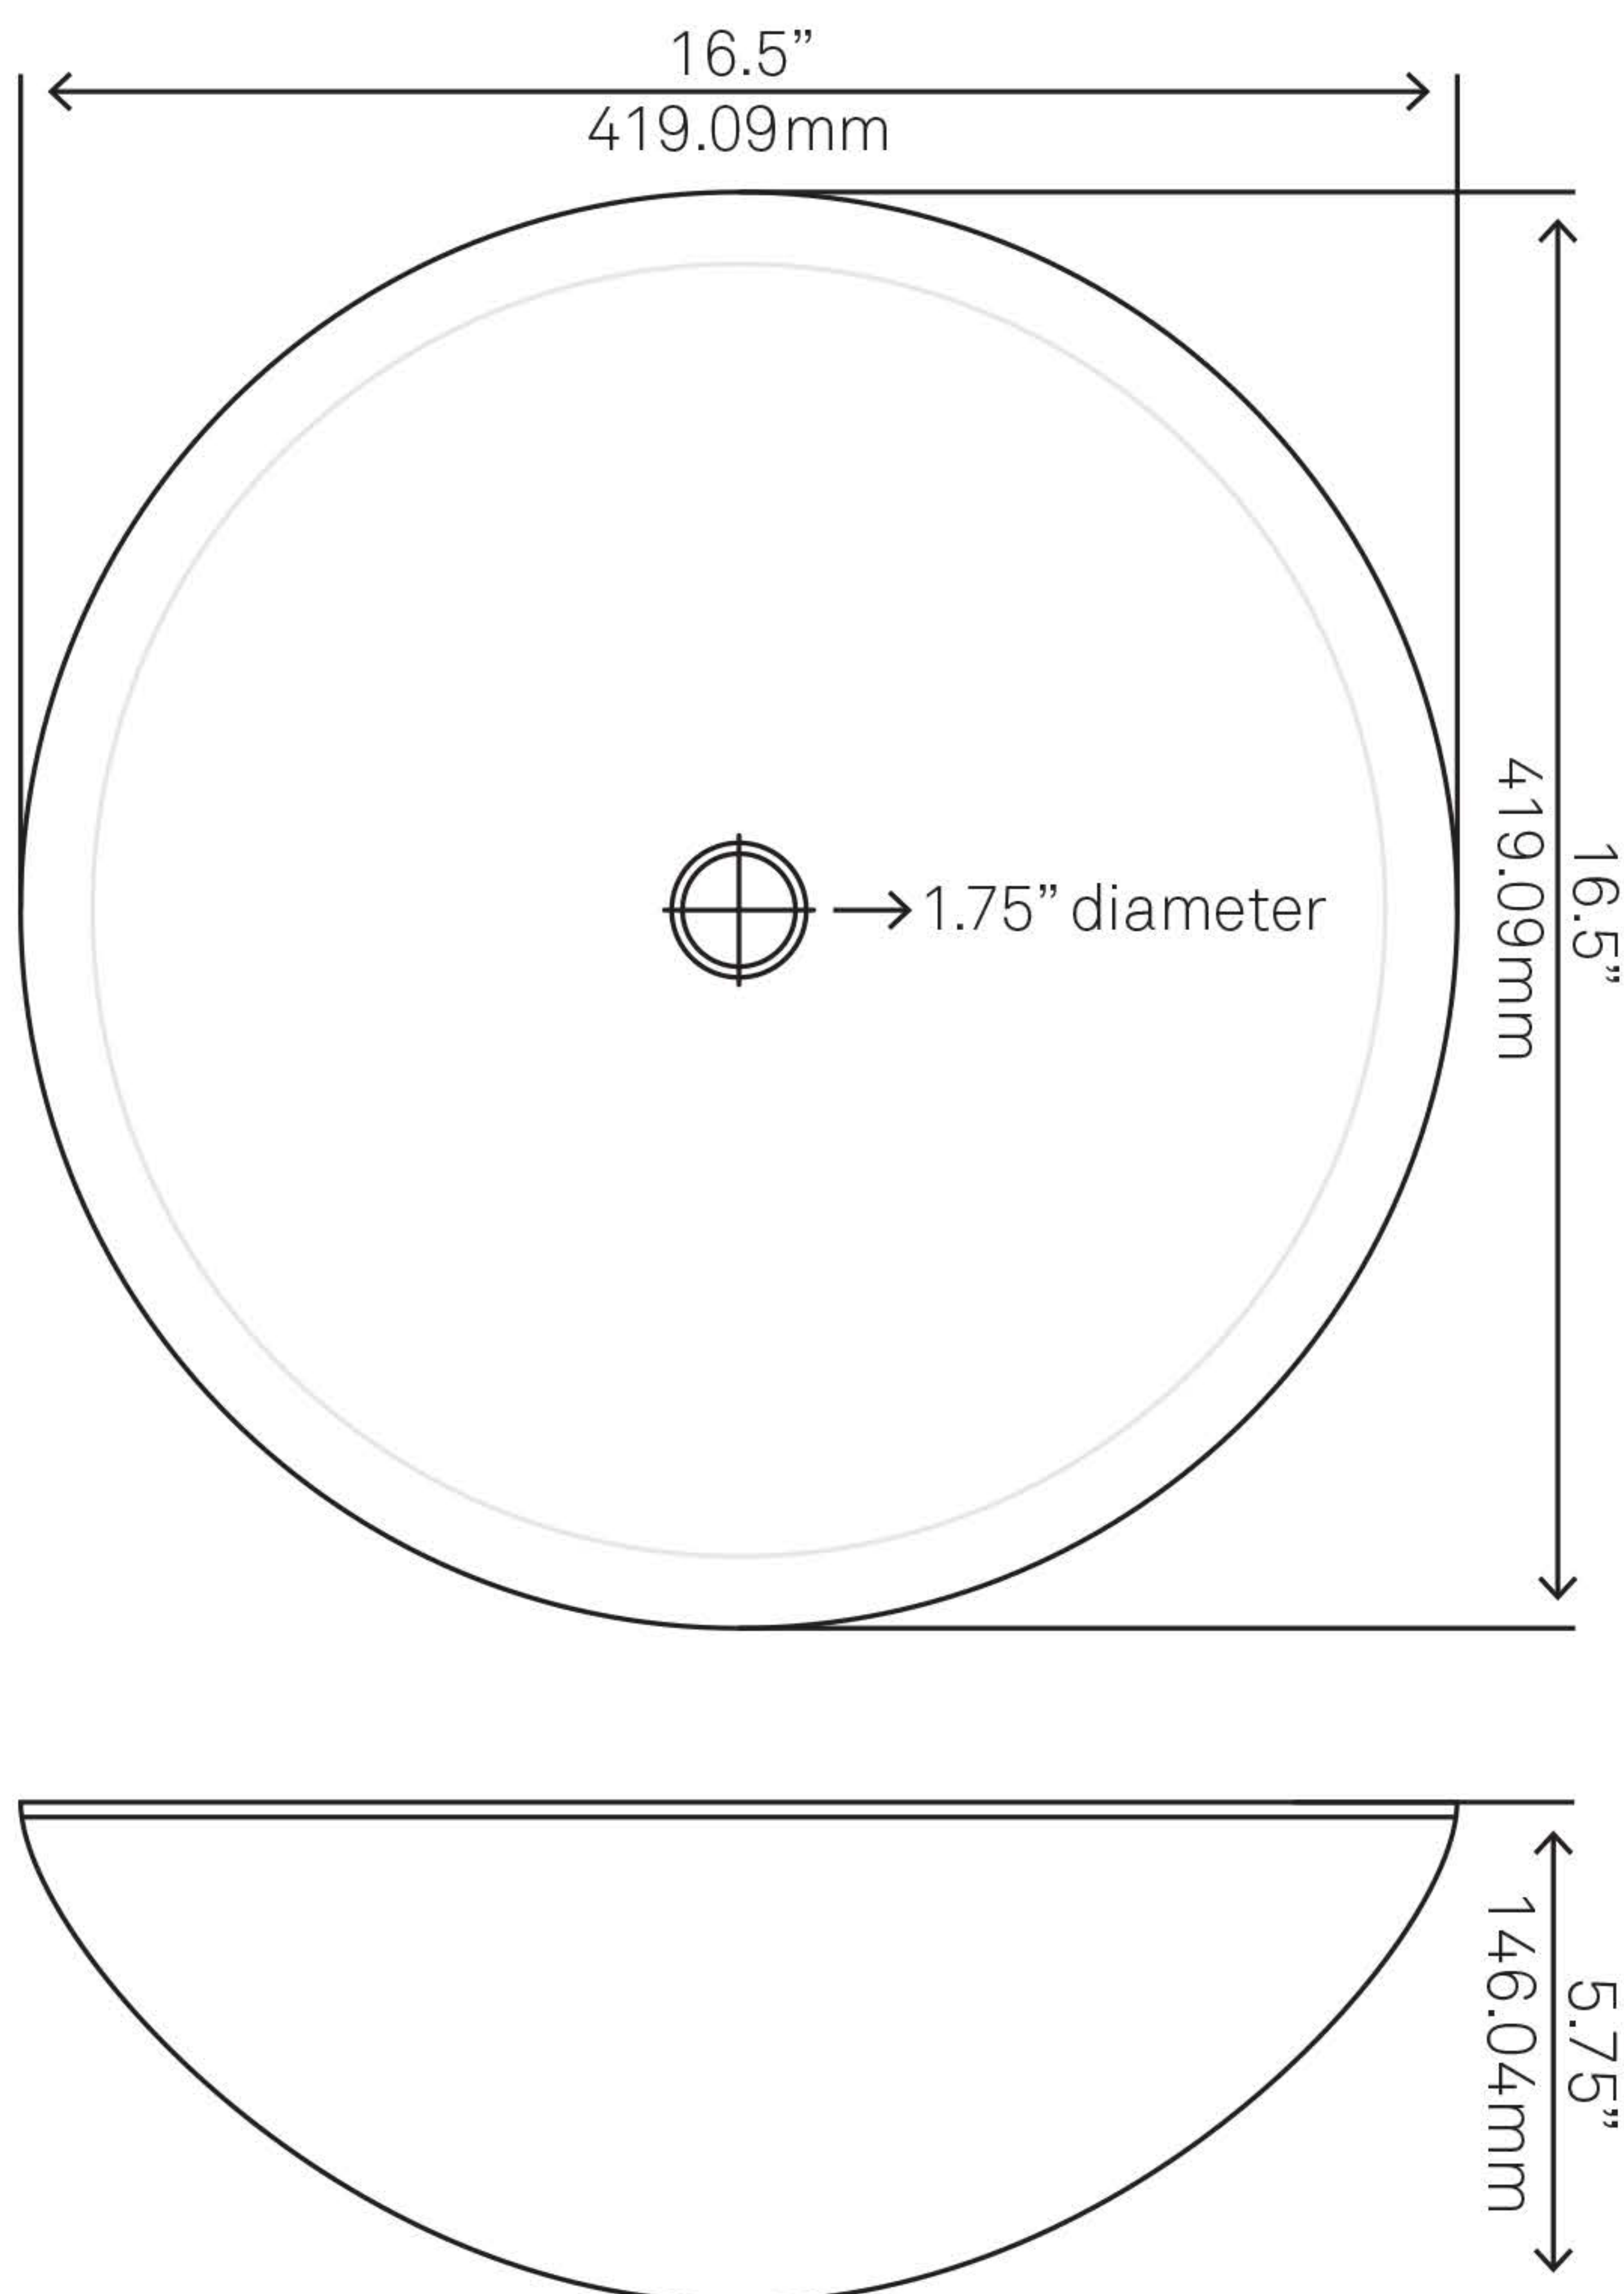

NOHP-G012 TARTARUGA Round Glass Vessel Bath Sink

Requested By:

Specific Features:

STANDARD SPECIFICATIONS:

- Round hand painted vessel sink
- Black and Silver
- High tempered glass
- Stain and scratch resistant inside
- Textured painted outside
- Above counter installation
- Standard U.S. plumbing connection
- 1.75-inch drain opening
- Novatto faucet and drain sold separately
- ½" thick tempered glass

Novatto Inc
TOLL FREE 844.404.4242
www.NovattoInc.com

PUD-ORB-MR Vessel Sink Pop-Up Drain and Mounting Ring, Oil Rubbed Bronze

Requested By: _____

Specific Features: _____

STANDARD SPECIFICATIONS:

- Clicker pop-up vessel sink drain and mounting ring
- Oil rubbed bronze finish
- Solid brass construction
- Includes rubber seals and fastener for installation
- 9-inches total pop-up length
- Fits any standard 1.75-inch drain opening
- cUPC